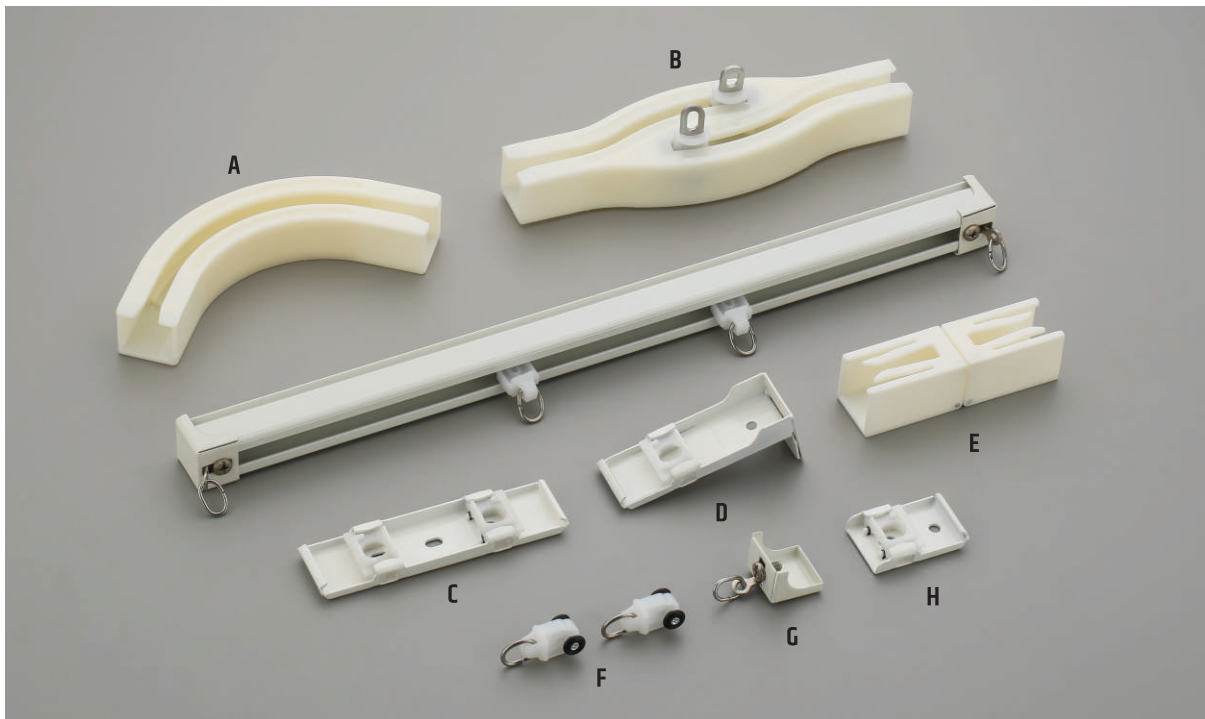

VEGA TRACK

A - Black B - Champagne C - Brown

End cap Flat

End cap Cone

Single Wall Clamp

Runner

Ceiling Clamp

Double Wall Clamp

RAINBOW TRACK

A - Black B - Rose Gold C - Ivory D - Silver E - Champagne

Double Wall Clamp

Single Wall Clamp

Double Ceiling Clamp

Single Ceiling Clamp

End cap

Runner

SLEEK TRACK

A - Black B - Ivory

C - Runner
D - End Cap
E - Wall Clamp
F - Ceiling Clamp
G - Double Ceiling Clamp

SUPER TRACK - Ivory

A - Corner
B - Over Laper
C - Double Ceiling Clamp
D - Wall Clamp
E - Jointer
F - Runner
G - End Cap
H - Ceiling Clamp

MASTER TRACK - Ivory

- A - Runner
- B - Wall Clamp
- C - Ceiling Clamp
- D - Double Ceiling Clamp
- E - End Cap

DUO TRACK - Ivory

- A - Runner
- B - End Cap
- C - Ceiling Clamp
- D - Wall Clamp

CLASSIC TRACK