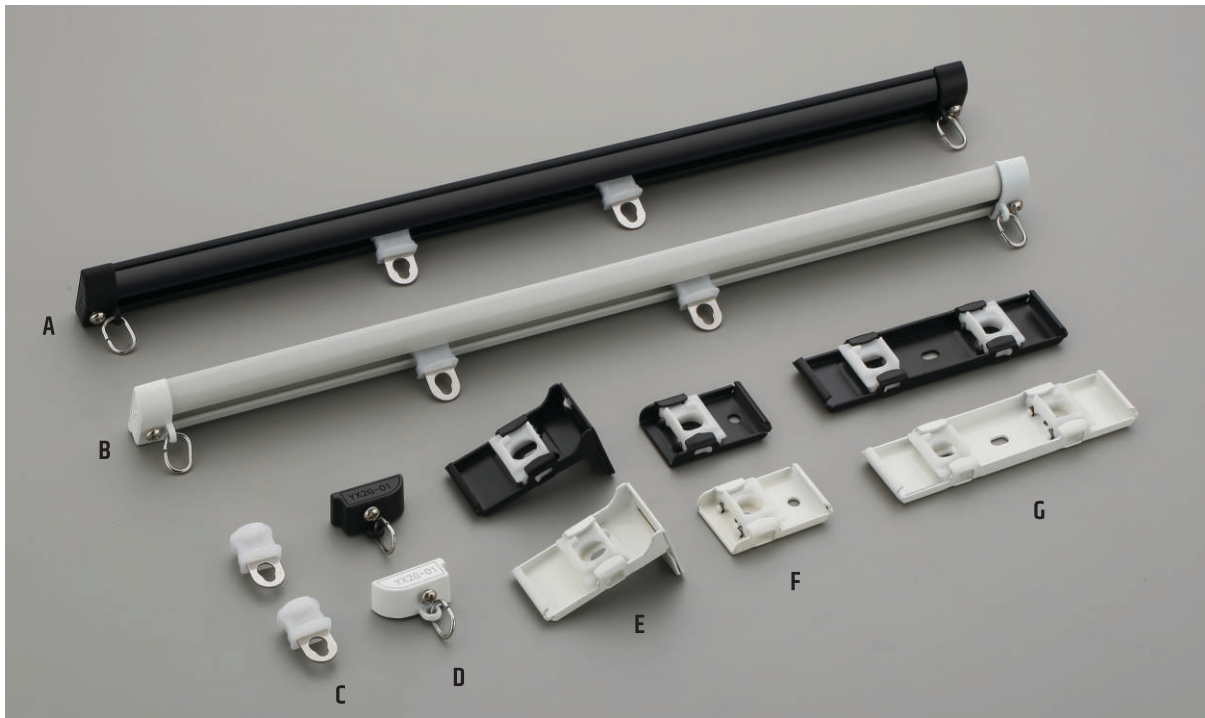

VEGA TRACK

A - Black B - Champagne C - Brown

End cap Flat

End cap Cone

Single Wall Clamp

Runner

Ceiling Clamp

Double Wall Clamp

RAINBOW TRACK

A - Black B - Rose Gold C - Ivory D - Silver E - Champagne

Double Wall Clamp

Single Wall Clamp

Double Ceiling Clamp

Single Ceiling Clamp

End cap

Runner

SLEEK TRACK

A - Black B - Ivory

C - Runner
D - End Cap
E - Wall Clamp
F - Ceiling Clamp
G - Double Ceiling Clamp

SUPER TRACK - Ivory

A - Corner
B - Over Laper
C - Double Ceiling Clamp
D - Wall Clamp
E - Jointer
F - Runner
G - End Cap
H - Ceiling Clamp

MASTER TRACK - Ivory

- A - Runner
- B - Wall Clamp
- C - Ceiling Clamp
- D - Double Ceiling Clamp
- E - End Cap

DUO TRACK - Ivory

- A - Runner
- B - End Cap
- C - Ceiling Clamp
- D - Wall Clamp

CLASSIC TRACK