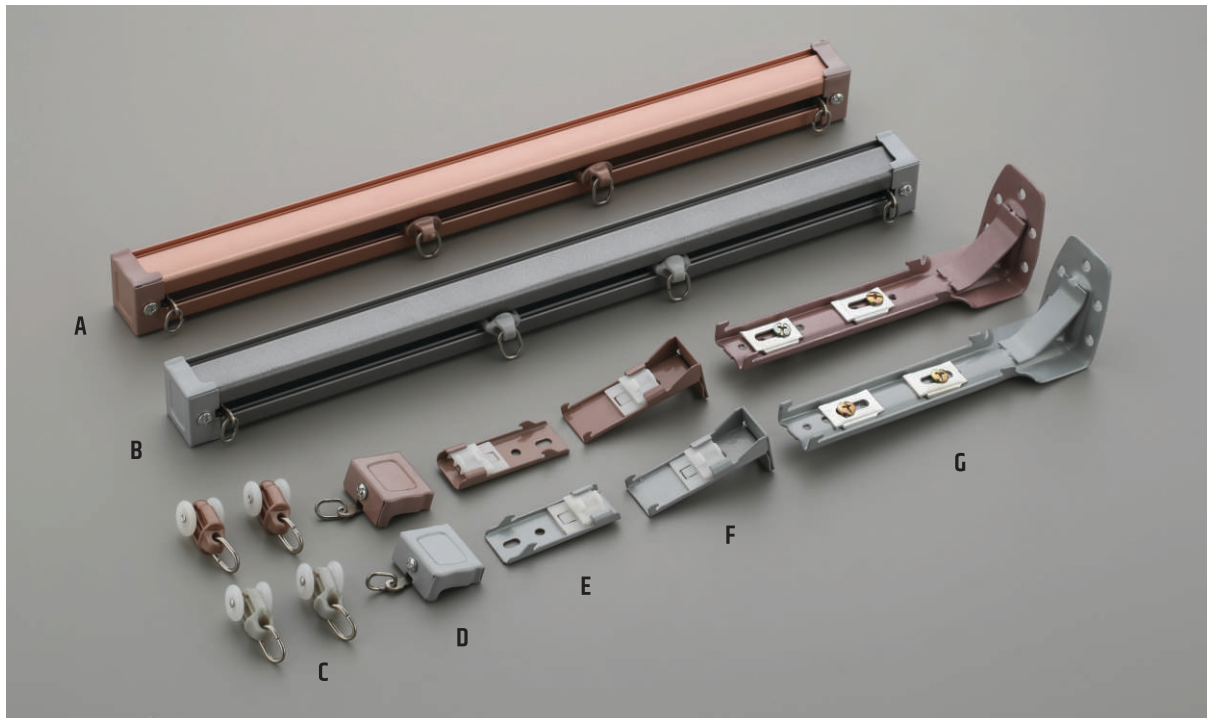

FLEXI TRACK - Ivory

A - Runner C - Ceiling Clamp
B - End Cap D - Wall Clamp

I TRACK - Ivory

A - End Cap C - Ceiling Clamp
B - Runner D - Wall Clamp

Curtain Track Accessories

HOSPITAL TRACK - White

- A - Extension Rod
- B - End Cap
- C - Extension Set
- D - Runner

SQUARE ROMAN TRACK - White

TUBLER ROMAN TRACK - White

SPECIAL ROMAN TRACK - White

DELUXE TRACK

A - Rose Gold B - Grey

C - Runner F - Wall Clamp
 D - End Cap G - Double Wall Clamp
 E - Ceiling Clamp

ULTIMA TRACK