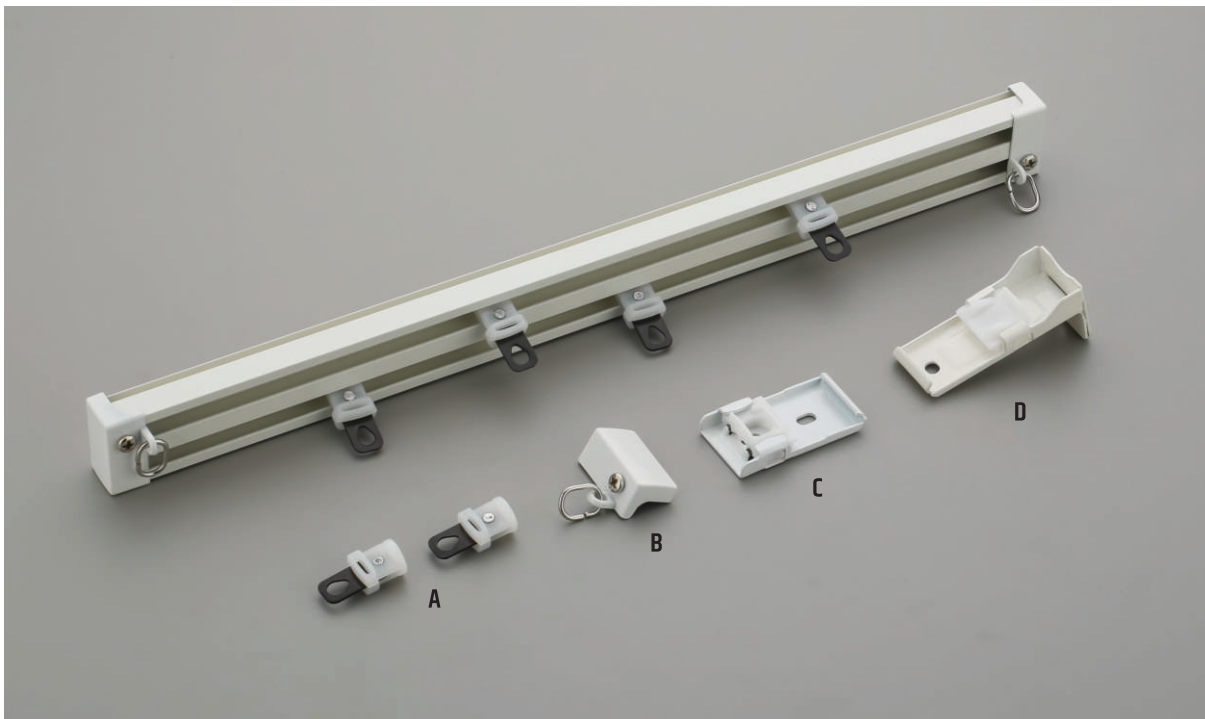

VEGA TRACK

A - Black B - Champagne C - Brown

End cap Flat

End cap Cone

Single Wall Clamp

Runner

Ceiling Clamp

Double Wall Clamp

RAINBOW TRACK

A - Black B - Rose Gold C - Ivory D - Silver E - Champagne

Double Wall Clamp

Single Wall Clamp

Double Ceiling Clamp

Single Ceiling Clamp

End cap

Runner

SLEEK TRACK

A - Black B - Ivory

C - Runner
D - End Cap
E - Wall Clamp
F - Ceiling Clamp
G - Double Ceiling Clamp

SUPER TRACK - Ivory

A - Corner
B - Over Laper
C - Double Ceiling Clamp
D - Wall Clamp
E - Jointer
F - Runner
G - End Cap
H - Ceiling Clamp

MASTER TRACK - Ivory

- A - Runner
- B - Wall Clamp
- C - Ceiling Clamp
- D - Double Ceiling Clamp
- E - End Cap

DUO TRACK - Ivory

- A - Runner
- B - End Cap
- C - Ceiling Clamp
- D - Wall Clamp

CLASSIC TRACK