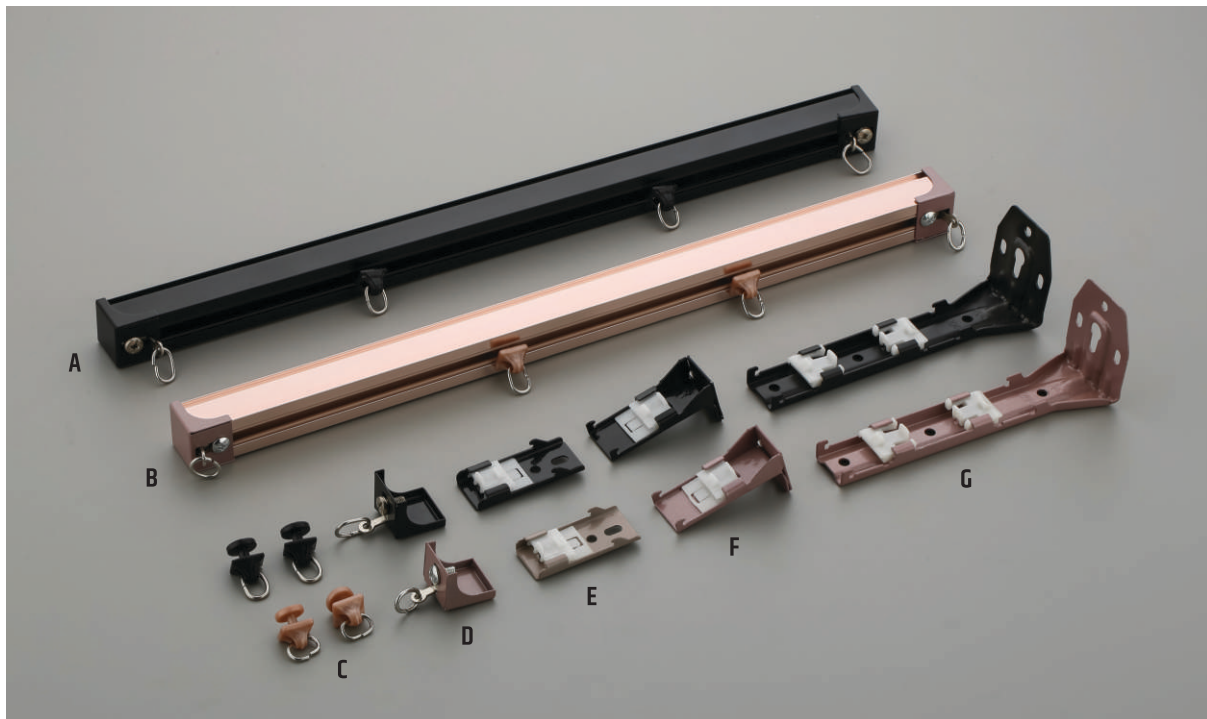

FLEXI TRACK - Ivory

A - Runner C - Ceiling Clamp
B - End Cap D - Wall Clamp

I TRACK - Ivory

A - End Cap C - Ceiling Clamp
B - Runner D - Wall Clamp

Curtain Track Accessories

HOSPITAL TRACK - White

- A - Extension Rod
- B - End Cap
- C - Extension Set
- D - Runner

SQUARE ROMAN TRACK - White

TUBLER ROMAN TRACK - White

SPECIAL ROMAN TRACK - White

DELUXE TRACK

A - Rose Gold B - Grey

C - Runner F - Wall Clamp
 D - End Cap G - Double Wall Clamp
 E - Ceiling Clamp

ULTIMA TRACK

A - Black B - Rose Gold

C - Runner F - Wall Clamp
 D - End Cap G - Double Wall Clamp
 E - Ceiling Clamp

MOTORISED TRACK - White

A - Ceiling Clamp C - Remote
 B - Motor D - Joiner

CORDED TRACK - White

A - Ceiling Clamp
 B - Wall Clamp
 C - Runner