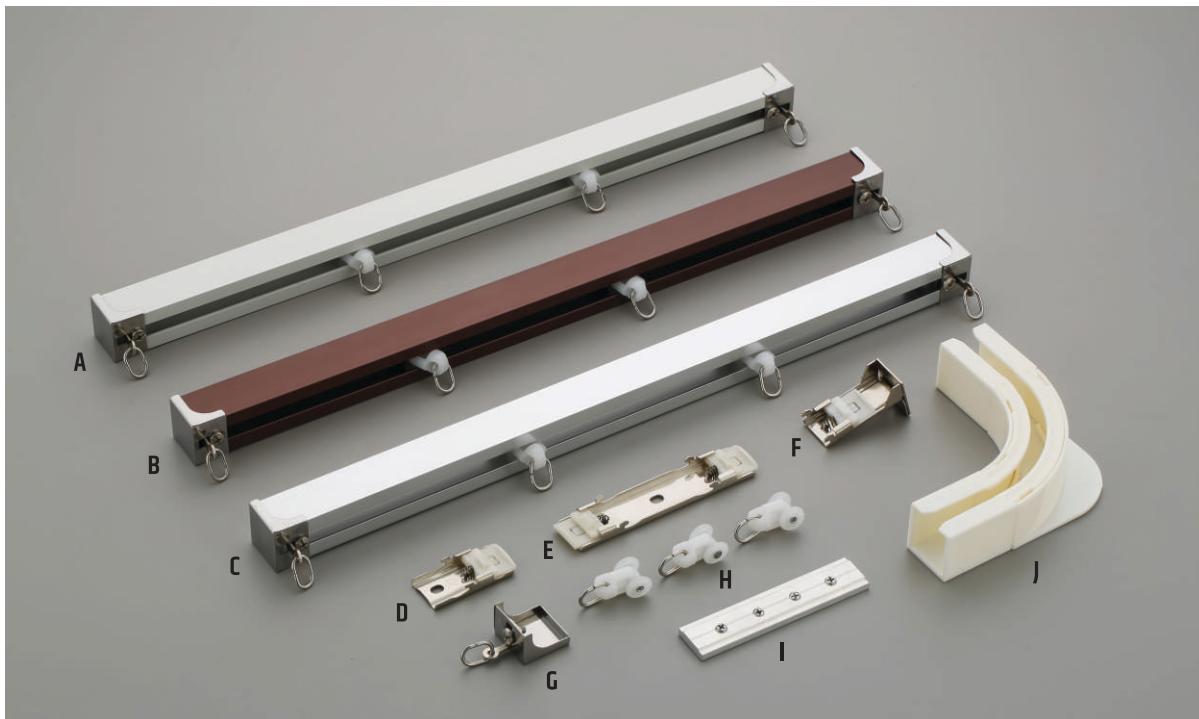

VEGA TRACK

A - Black B - Champagne C - Brown

End cap Flat

End cap Cone

Single Wall Clamp

Runner

Ceiling Clamp

Double Wall Clamp

SLEEK TRACK

A - Black B - Ivory

C - Runner
D - End Cap
E - Wall Clamp
F - Ceiling Clamp
G - Double Ceiling Clamp

SUPER TRACK - Ivory

A - Corner
B - Over Laper
C - Double Ceiling Clamp
D - Wall Clamp
E - Jointer
F - Runner
G - End Cap
H - Ceiling Clamp

MASTER TRACK - Ivory

- A - Runner
- B - Wall Clamp
- C - Ceiling Clamp
- D - Double Ceiling Clamp
- E - End Cap

DUO TRACK - Ivory

- A - Runner
- B - End Cap
- C - Ceiling Clamp
- D - Wall Clamp

CLASSIC TRACK

A - Copper B - Silver

C - End Capr E - Wall Clamp
D - Ceiling Clamp F - Runner

ALFA TRACK

A - Ivory B - Copper
C - Silver

D - Ceiling Clamp G - End Cap
E - Double Ceiling Clamp H - Runner
F - Wall Clamp I - Jointer
J - Corner