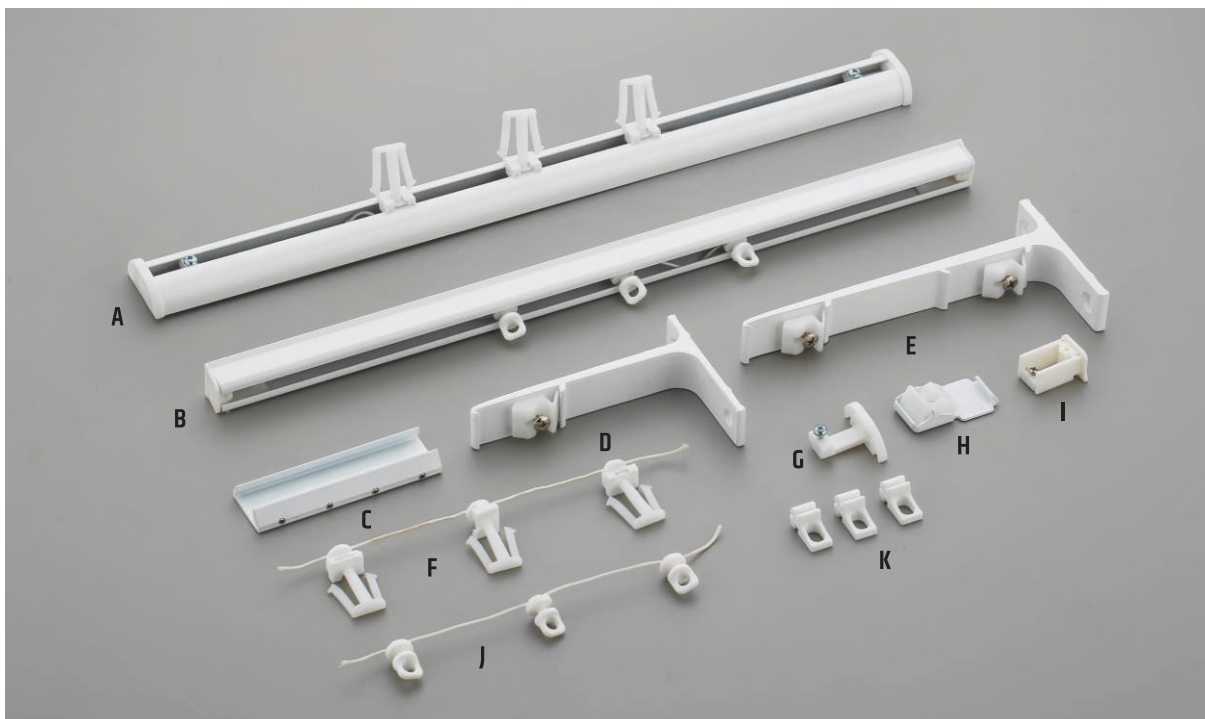

ARABIAN TRACK
White

A - Curve	C - Jointer	F - Trishul Runner	I - Slim End Cap
B - Slim	D - Wall Clamp	G - Curve End Cap	J - Mindi Runner
	E - Double Wall Clamp	H - Ceiling Clamp	K - Silent Runner