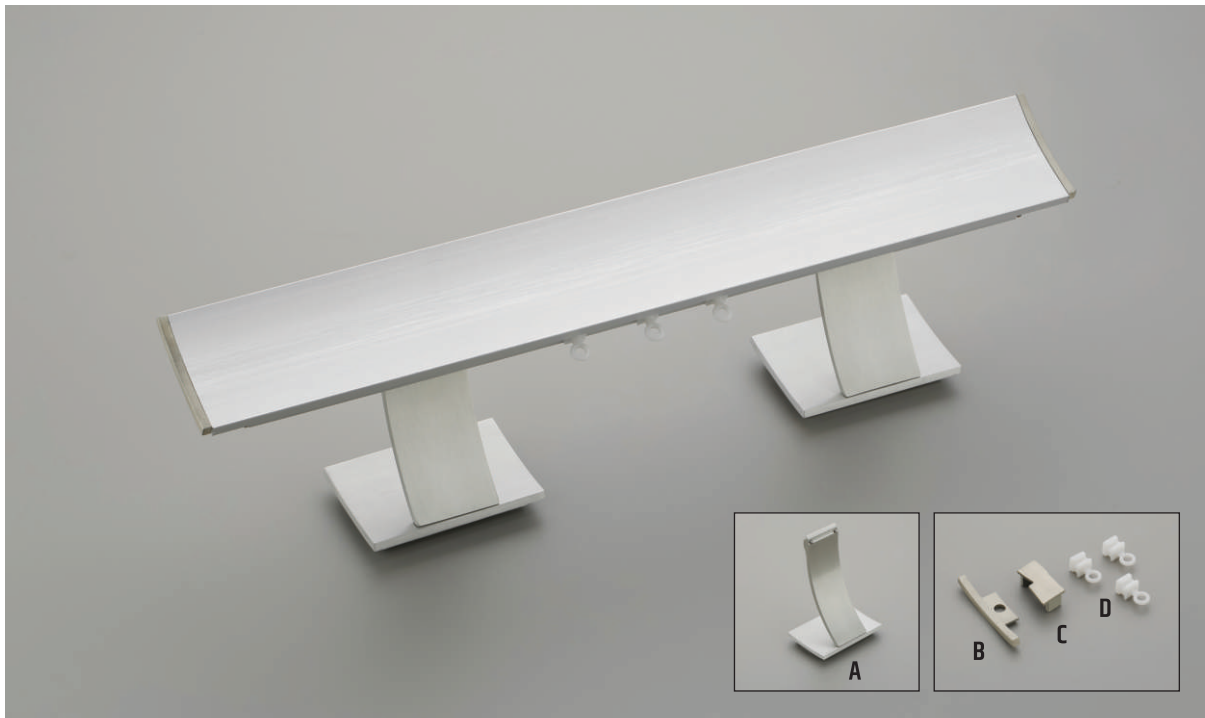

A - Black B - Rose Gold

C - Runner F - Wall Clamp
 D - End Cap G - Double Wall Clamp
 E - Ceiling Clamp

MOTORISED TRACK - White

A - Ceiling Clamp C - Remote
 B - Motor D - Joiner

CORDED TRACK - White

A - Ceiling Clamp
 B - Wall Clamp
 C - Runner