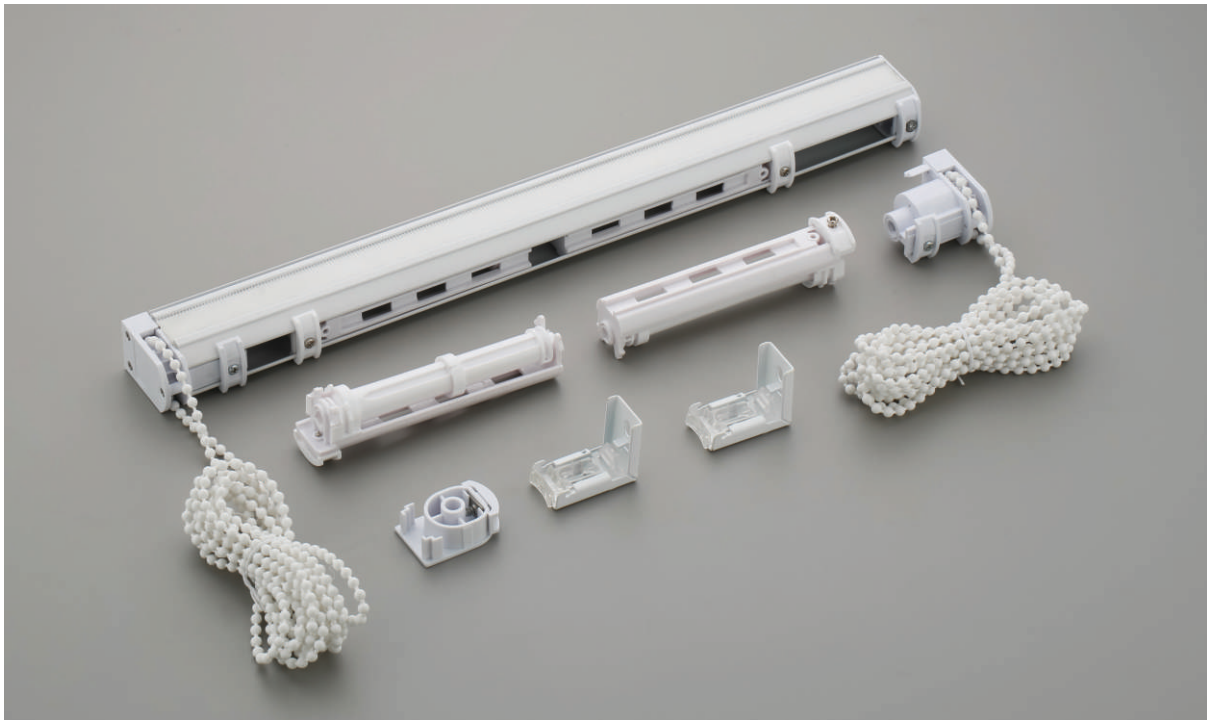

VEGA TRACK

A - Black B - Champagne C - Brown

End cap Flat

End cap Cone

Single Wall Clamp

Runner

Ceiling Clamp

Double Wall Clamp

FLEXI TRACK - Ivory

A - Runner C - Ceiling Clamp
B - End Cap D - Wall Clamp

I TRACK - Ivory

A - End Cap C - Ceiling Clamp
B - Runner D - Wall Clamp

Curtain Track Accessories

HOSPITAL TRACK - White

- A - Extension Rod
- B - End Cap
- C - Extension Set
- D - Runner

SQUARE ROMAN TRACK - White

TUBLER ROMAN TRACK - White

SPECIAL ROMAN TRACK - White

DELUXE TRACK

A - Rose Gold B - Grey

C - Runner F - Wall Clamp
 D - End Cap G - Double Wall Clamp
 E - Ceiling Clamp

ULTIMA TRACK