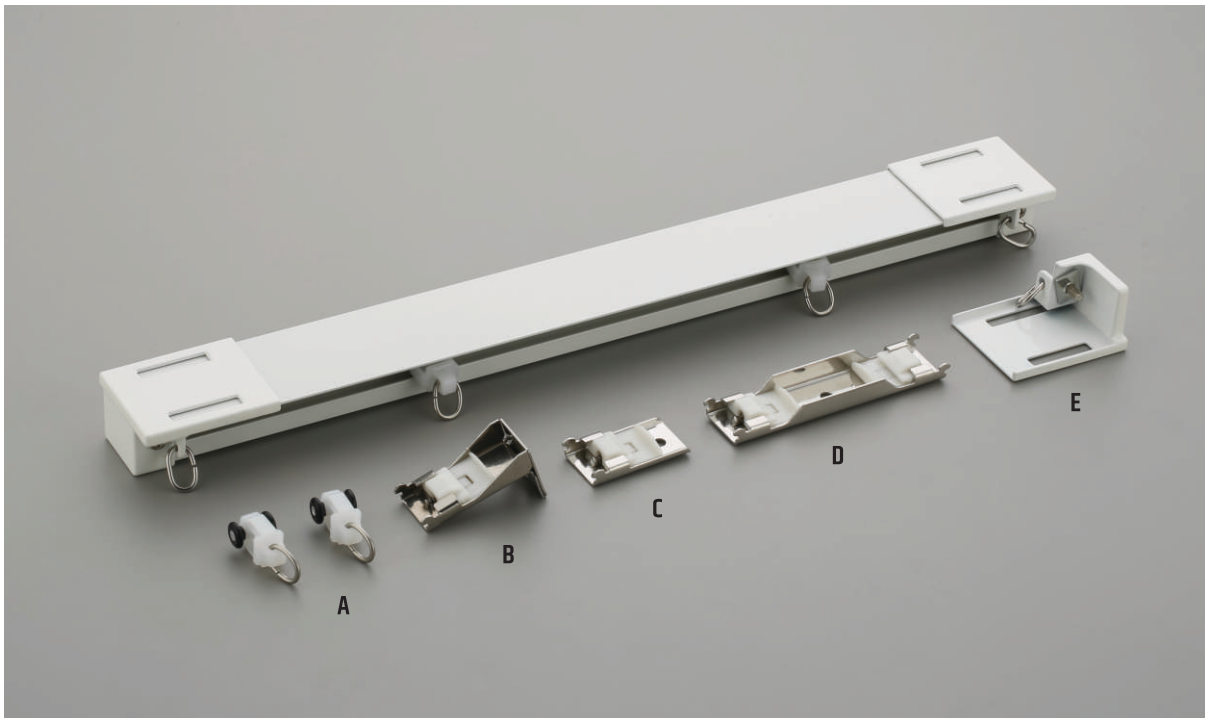

VEGA TRACK

A - Black B - Champagne C - Brown

End cap Flat

End cap Cone

Single Wall Clamp

Runner

Ceiling Clamp

Double Wall Clamp

RAINBOW TRACK

A - Black B - Rose Gold C - Ivory D - Silver E - Champagne

Double Wall Clamp

Single Wall Clamp

Double Ceiling Clamp

Single Ceiling Clamp

End cap

Runner

SLEEK TRACK

A - Black B - Ivory

C - Runner
D - End Cap
E - Wall Clamp
F - Ceiling Clamp
G - Double Ceiling Clamp

SUPER TRACK - Ivory

A - Corner
B - Over Laper
C - Double Ceiling Clamp
D - Wall Clamp
E - Jointer
F - Runner
G - End Cap
H - Ceiling Clamp

MASTER TRACK - Ivory

- A - Runner
- B - Wall Clamp
- C - Ceiling Clamp
- D - Double Ceiling Clamp
- E - End Cap

DUO TRACK - Ivory

- A - Runner
- B - End Cap
- C - Ceiling Clamp
- D - Wall Clamp

CLASSIC TRACK