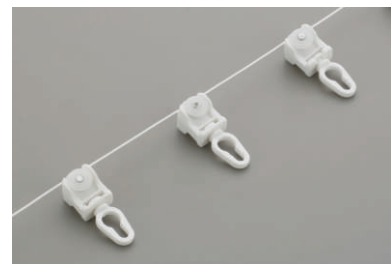

VEGA TRACK

A - Black B - Champagne C - Brown

End cap Flat

End cap Cone

Single Wall Clamp

Runner

Ceiling Clamp

Double Wall Clamp

DELITE TRACK

A - Wall Clamp

B - End Cap Big

C - End Cap Small

D - Runner

CURTAIN PULL ROD

Curtain Track Accessories

L - Clamp

Overlaper

PVC Hook

Metal Hook

Brass Hook

MS Hook

Arabian Belt

Ripple Belt

Weight Chain

Roman Dori

Roman Bottam

Roman Middle Pipe

Ripple Runner - A

Ripple Runner - B

Ripple Runner - C

CREATIVE DECOR
JAMANAGAR