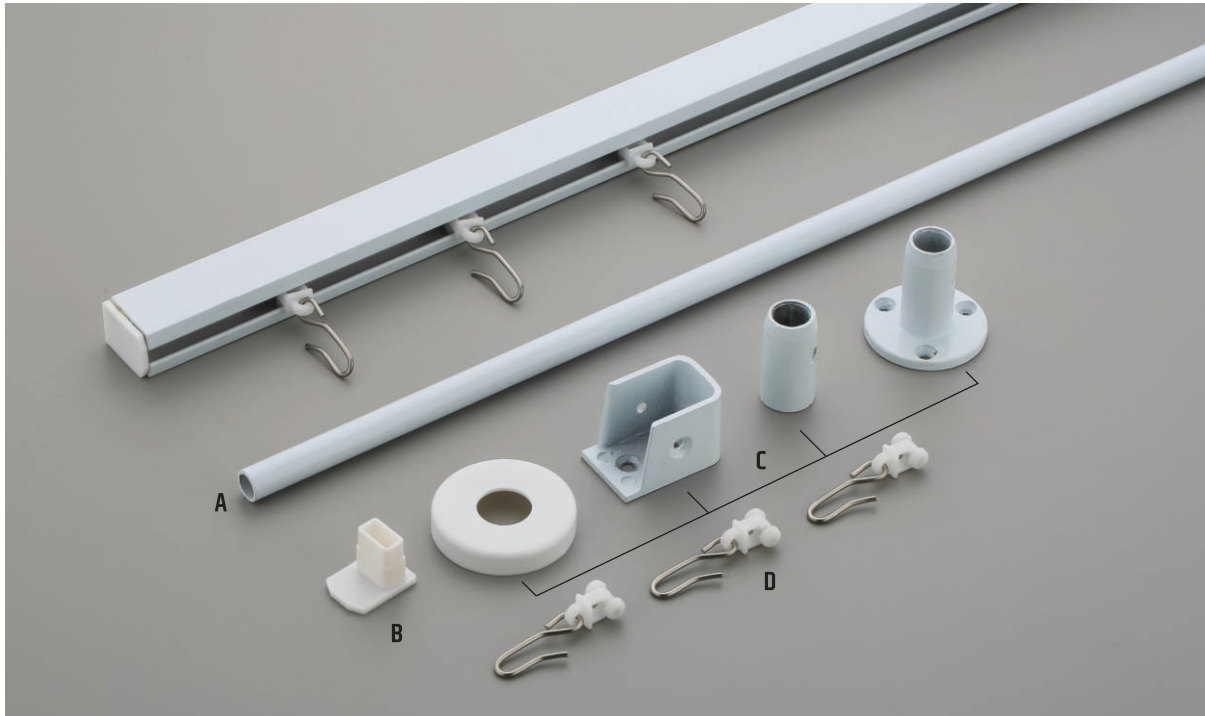

FLEXI TRACK - Ivory

A - Runner C - Ceiling Clamp
B - End Cap D - Wall Clamp

I TRACK - Ivory

A - End Cap C - Ceiling Clamp
B - Runner D - Wall Clamp

Curtain Track Accessories

HOSPITAL TRACK - White

- A - Extension Rod
- B - End Cap
- C - Extension Set
- D - Runner

SQUARE ROMAN TRACK - White

TUBLER ROMAN TRACK - White

SPECIAL ROMAN TRACK - White

DELUXE TRACK

A - Rose Gold B - Grey

C - Runner F - Wall Clamp
 D - End Cap G - Double Wall Clamp
 E - Ceiling Clamp

ULTIMA TRACK