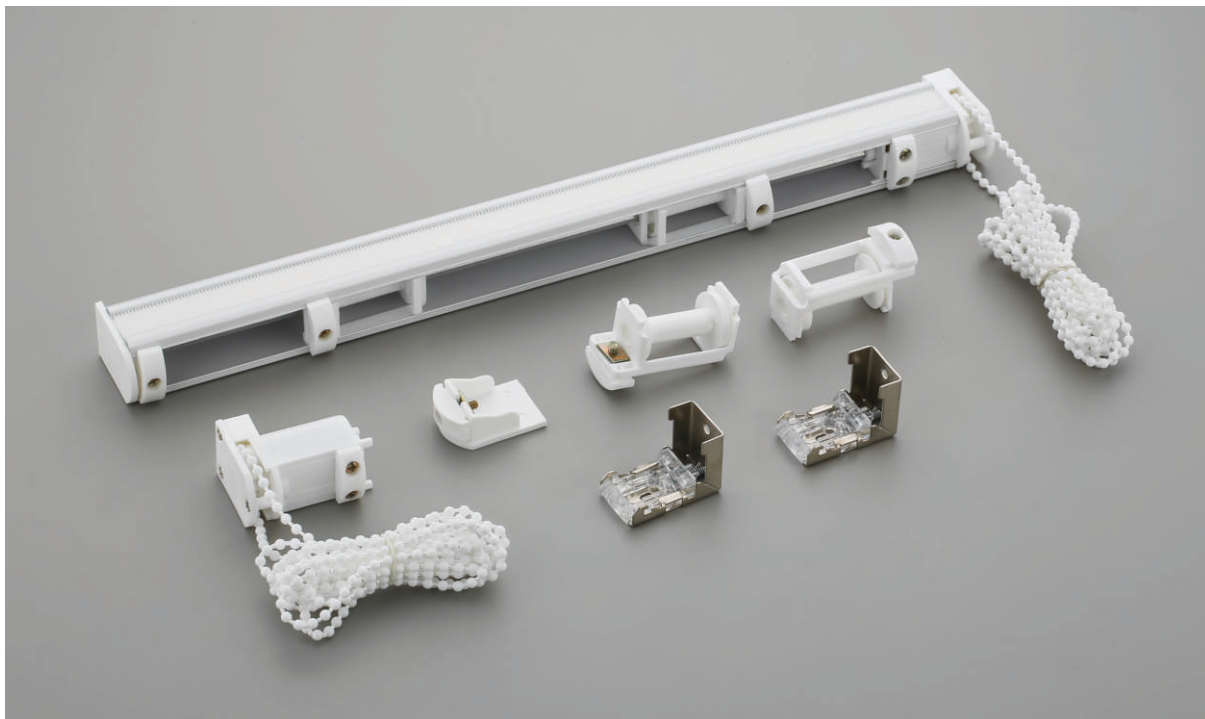

VEGA TRACK

A - Black B - Champagne C - Brown

End cap Flat

End cap Cone

Single Wall Clamp

Runner

Ceiling Clamp

Double Wall Clamp

FLEXI TRACK - Ivory

A - Runner C - Ceiling Clamp
B - End Cap D - Wall Clamp

I TRACK - Ivory

A - End Cap C - Ceiling Clamp
B - Runner D - Wall Clamp

Curtain Track Accessories

HOSPITAL TRACK - White

- A - Extension Rod
- B - End Cap
- C - Extension Set
- D - Runner

SQUARE ROMAN TRACK - White

TUBLER ROMAN TRACK - White

SPECIAL ROMAN TRACK - White

DELUXE TRACK

A - Rose Gold B - Grey

C - Runner F - Wall Clamp
 D - End Cap G - Double Wall Clamp
 E - Ceiling Clamp

ULTIMA TRACK

A - Black B - Rose Gold

C - Runner F - Wall Clamp
 D - End Cap G - Double Wall Clamp
 E - Ceiling Clamp

MOTORISED TRACK - White

A - Ceiling Clamp C - Remote
 B - Motor D - Joiner

CORDED TRACK - White

A - Ceiling Clamp
 B - Wall Clamp
 C - Runner