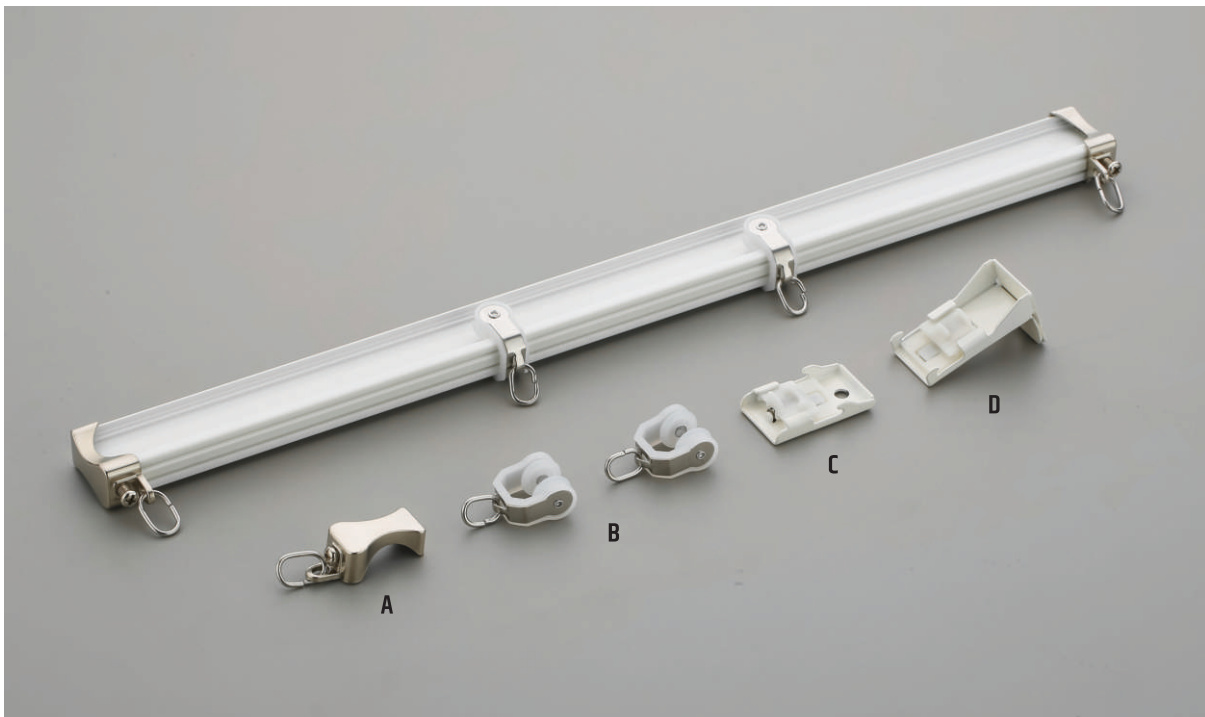

I TRACK - Ivory

A - End Cap   C - Ceiling Clamp
B - Runner   D - Wall Clamp