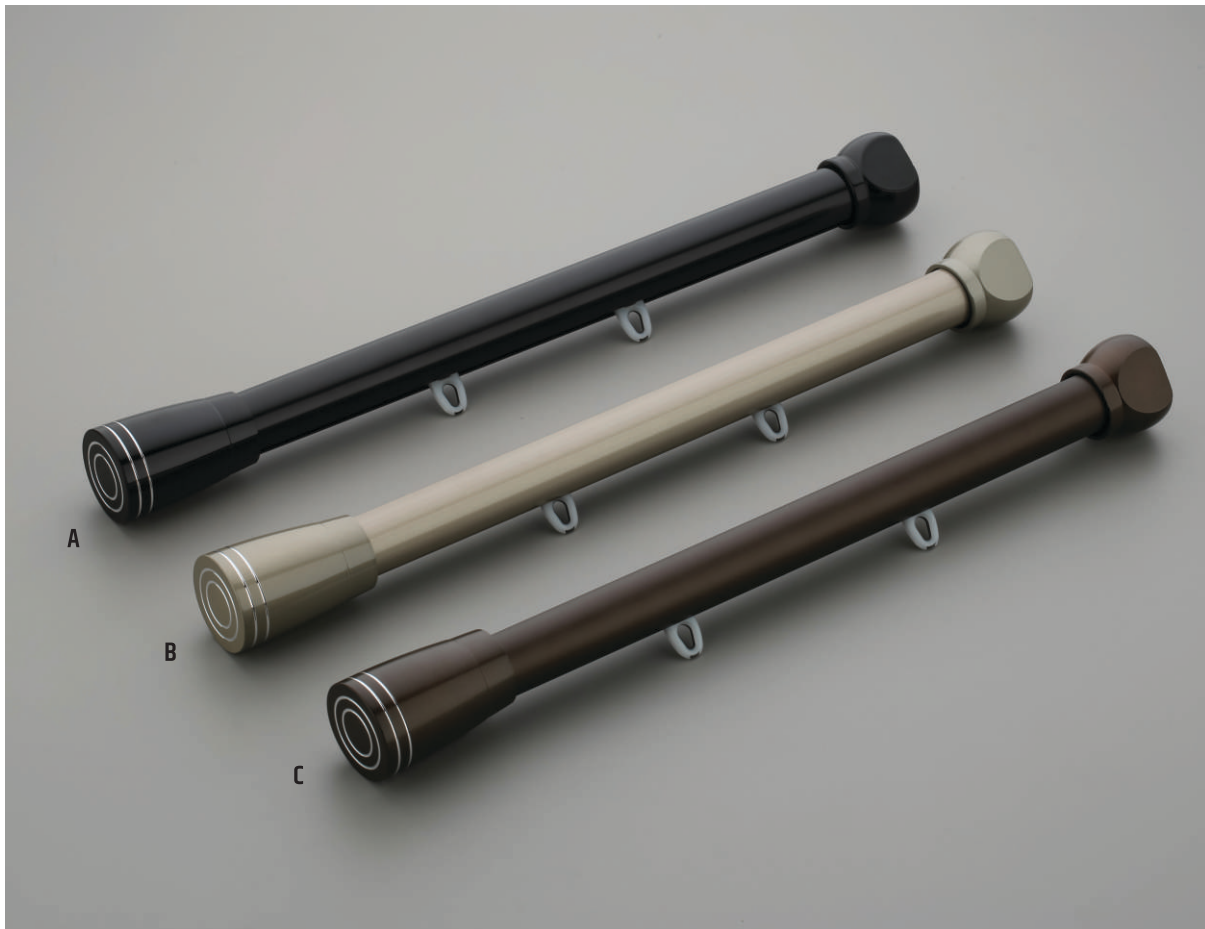

VEGA TRACK

A - Black B - Champagne C - Brown

End cap Flat

End cap Cone

Single Wall Clamp

Runner

Ceiling Clamp

Double Wall Clamp

RAINBOW TRACK

A - Black B - Rose Gold C - Ivory D - Silver E - Champagne

Double Wall Clamp

Single Wall Clamp

Double Ceiling Clamp

Single Ceiling Clamp

End cap

Runner

SQUARE ROMAN TRACK - White

TUBLER ROMAN TRACK - White

SPECIAL ROMAN TRACK - White

DELUXE TRACK

A - Rose Gold B - Grey

C - Runner F - Wall Clamp
 D - End Cap G - Double Wall Clamp
 E - Ceiling Clamp

ULTIMA TRACK