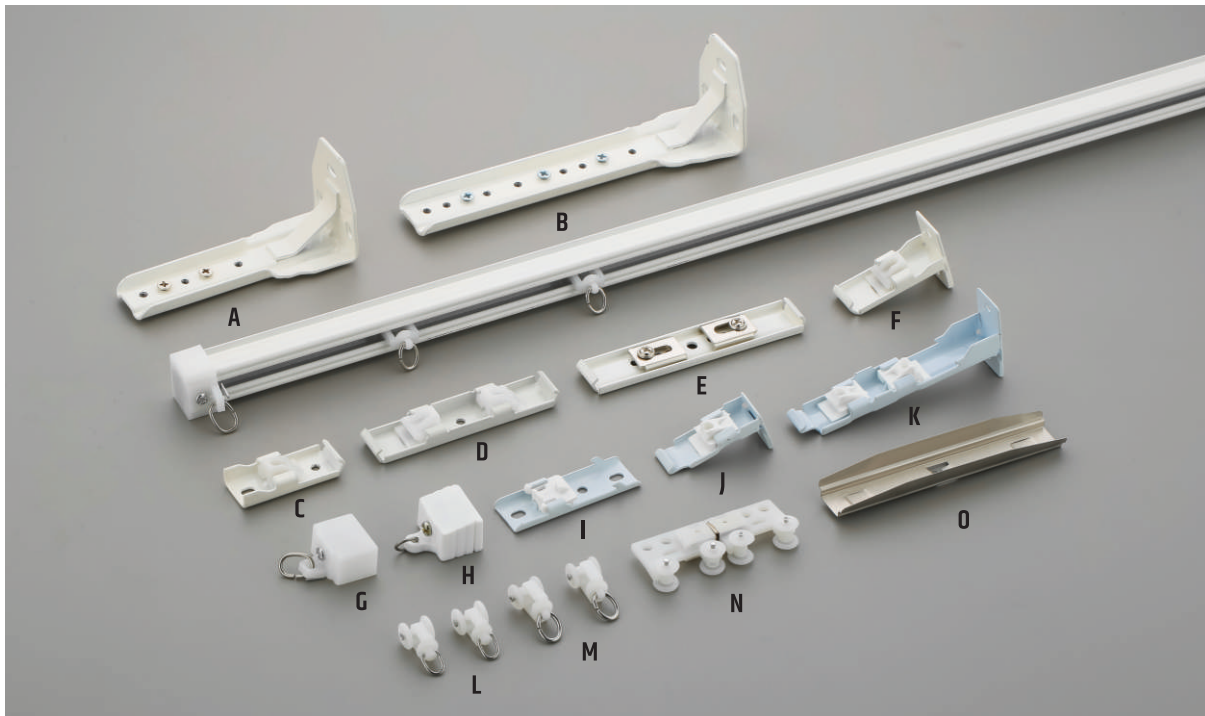

VEGA TRACK

A - Black B - Champagne C - Brown

End cap Flat

End cap Cone

Single Wall Clamp

Runner

Ceiling Clamp

Double Wall Clamp

MASTER TRACK - Ivory

- A - Runner
- B - Wall Clamp
- C - Ceiling Clamp
- D - Double Ceiling Clamp
- E - End Cap

DUO TRACK - Ivory

- A - Runner
- B - End Cap
- C - Ceiling Clamp
- D - Wall Clamp

CLASSIC TRACK

A - Copper B - Silver

C - End Capr E - Wall Clamp
D - Ceiling Clamp F - Runner

ALFA TRACK

A - Ivory B - Copper
C - Silver

D - Ceiling Clamp G - End Cap
E - Double Ceiling Clamp H - Runner
F - Wall Clamp I - Jointer
J - Corner